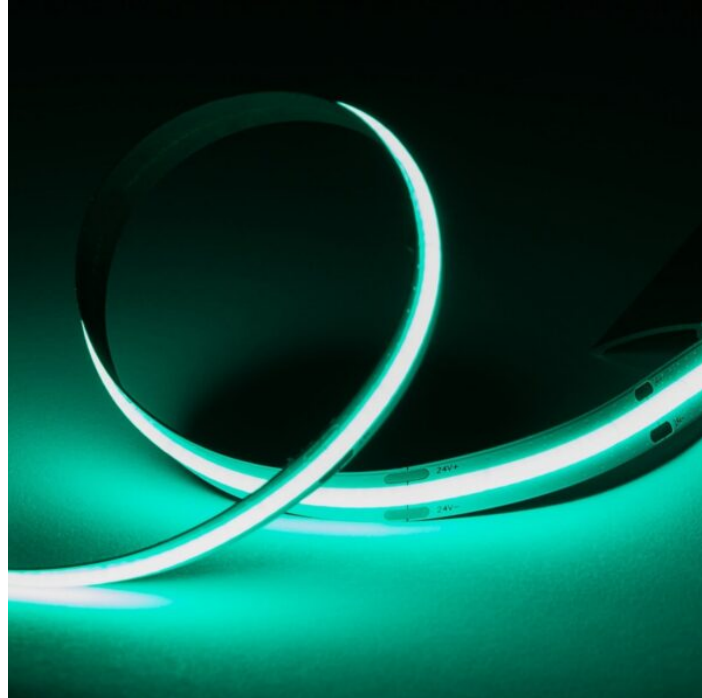

7 WATT WARM WHITE DIMMABLE 40° LED DOWN LIGHT WITH RECESSED WHITE HOUSING

SKU: JNDL36-007S-3000-A2-W-DiM | **Categories:** [Single round downlights](#)

DESCRIPTION

7W LED downlight. Extractable 60° and rotatable 360°. With original Citizen LEDs and original Philips driver

ADDITIONAL INFORMATION

Weight	0.65 kg
LED Type	Citizen
LED Power	7 Watt
System power	8 Watt
Dimmable	dimmable
Light color	Warm white
CCT	3000K
Total lumen	700
Number of lamps	1
Lumen per watt	100
CRI	>80
PF	>0.95
Beam angle	40
Beam angle range	40-49
Tiltable	60°
Input voltage	100~277V AC. Frequency: 50/60Hz
Environment temperature	-20°C ~ 45°C
Dimensions	~90. Height: 75mm. Cut-out size: 75mm.
IP rating	IP20
Mounting	Recessed
Color of the housing	White
Products dim export carton	480x250x290
Product gross weight export carton	9.4kg
Products q individual carton	1